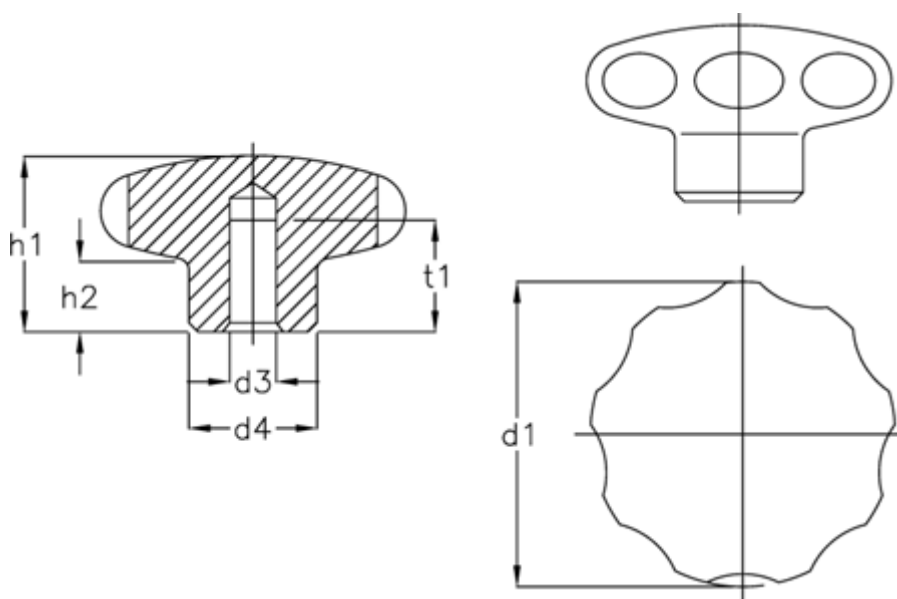

Article number: 205571971

Description: E+G stainless hand knob
GN 5335-40-B8-C

Measures

$d1$	= 40
$d2$	= B8
$d4$	= 18
$H1$	= 30.5
$H2$	= 15
$t1$ min.	= 12/15